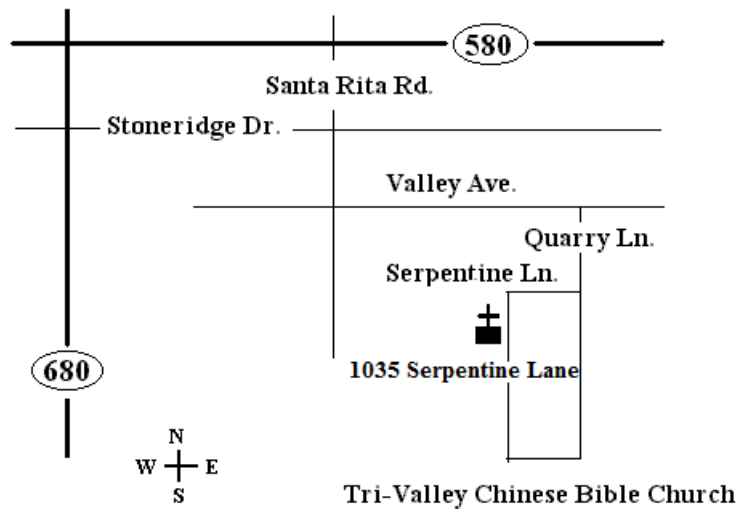

三谷華人聖經教會

Address : 1035 Serpentine Lane, Pleasanton, CA 94566

Tel : 925-462-7677

Web: www.tvcbc.org

From I-580

From Hayward (580E):

Take the TASSAJARA ROAD/SANTA RITA ROAD exit.
Keep RIGHT at the fork in the ramp.
Merge onto SANTA RITA ROAD.
Turn LEFT onto VALLEY AVENUE.
Turn RIGHT onto QUARRY LANE.
Turn RIGHT onto SERPENTINE LANE.

From Stockton (580W):

Take the TASSAJARA ROAD/SANTA RITA ROAD exit.
Turn LEFT onto SANTA RITA ROAD/TASSAJARA ROAD.
Stay straight to go onto SANTA RITA ROAD.
Turn LEFT onto VALLEY AVENUE.
Turn RIGHT onto QUARRY LANE.
Turn RIGHT onto SERPENTINE LANE.

From I-680

From Fremont (680N):

Take the Stoneridge Dr. exit towards PLEASANTON
Keep RIGHT at the fork in the ramp.
Merge onto Stoneridge Dr.
Turn RIGHT onto SANTA RITA ROAD.
Turn LEFT onto VALLEY AVENUE.
Turn RIGHT onto QUARRY LANE.
Turn RIGHT onto SERPENTINE LANE.

From Danville (680S):

Take the Stoneridge Dr. exit towards PLEASANTON
Turn LEFT onto Stoneridge Dr
Turn RIGHT onto SANTA RITA ROAD.
Turn LEFT onto VALLEY AVENUE.
Turn RIGHT onto QUARRY LANE.
Turn RIGHT onto SERPENTINE LANE.